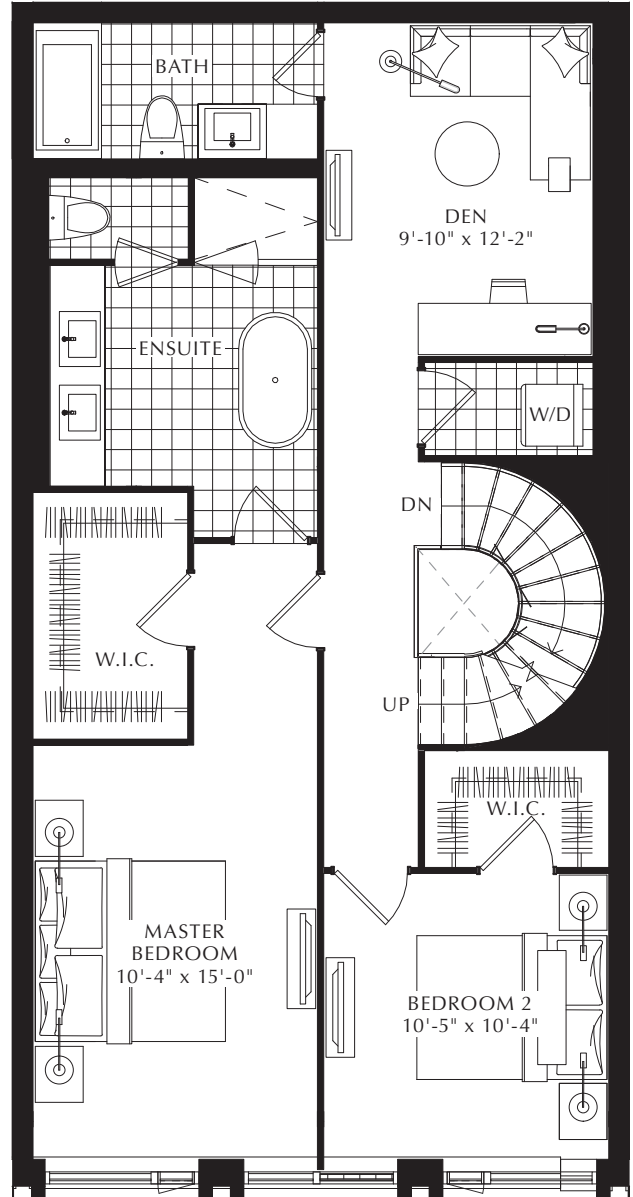

TERRACE COLLECTION

WHITEHALL(BF) 3 BEDROOM + DEN - 206

INDOOR: 2,113 SQ. FT. OUTDOOR: 424 SQ. FT.

TOTAL: 2,537 SQ. FT.

SECOND FLOOR

THIRD FLOOR

TERRACE FLOOR

SECOND FLOOR

All plans, dimensions and specifications are subject to change without notice. Actual useable floor space may vary from the stated floor area. Column locations, window locations and sizes may vary and are subject to change without notice. Renderings are artist's concept only. E. & O.E.