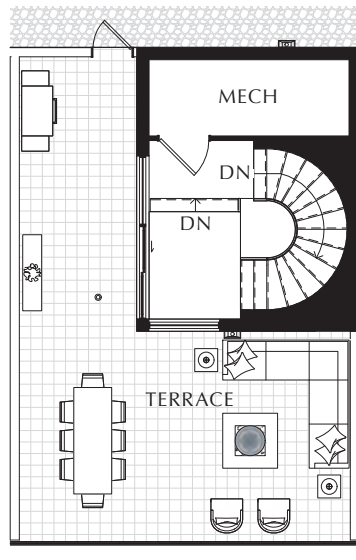

TERRACE COLLECTION

WHITEHALL(BF) 3 BEDROOM + DEN - 206

INDOOR: 2,113 SQ. FT. OUTDOOR: 424 SQ. FT.

TOTAL: 2,537 SQ. FT.

SECOND FLOOR

THIRD FLOOR

TERRACE FLOOR

SECOND FLOOR

All plans, dimensions and specifications are subject to change without notice. Actual useable floor space may vary from the stated floor area. Column locations, window locations and sizes may vary and are subject to change without notice. Renderings are artist's concept only. E. & O.E.