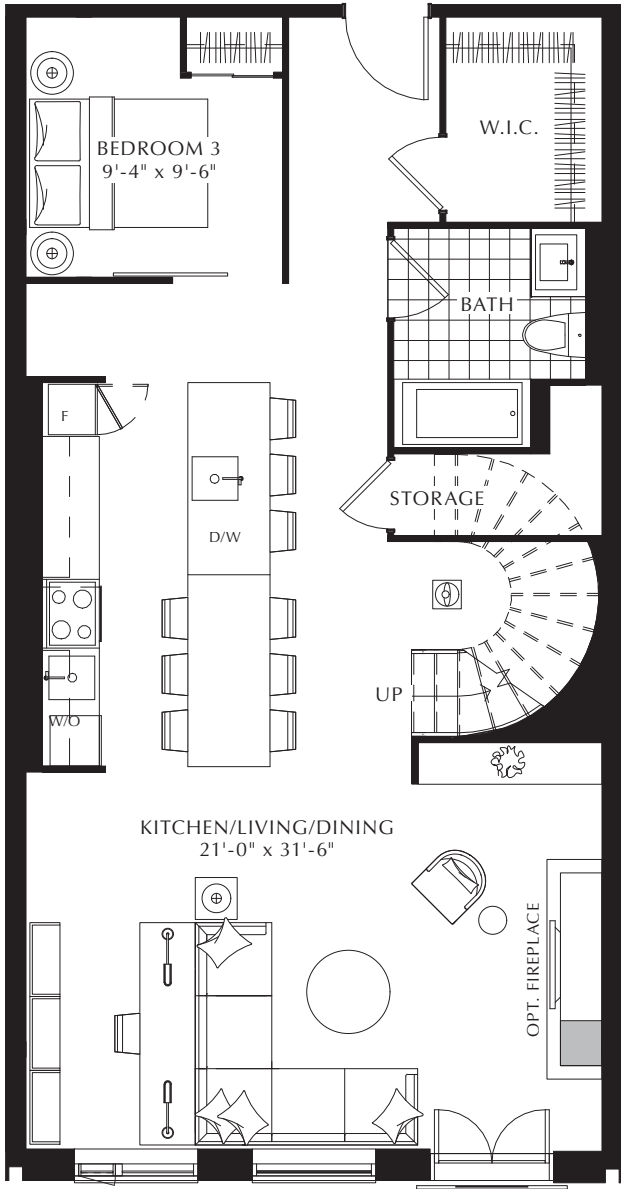

TERRACE COLLECTION

WHITEHALL(BF) 3 BEDROOM + DEN - 206

INDOOR: 2,113 SQ. FT. OUTDOOR: 424 SQ. FT.

TOTAL: 2,537 SQ. FT.

SECOND FLOOR

THIRD FLOOR

TERRACE FLOOR

SECOND FLOOR

All plans, dimensions and specifications are subject to change without notice. Actual useable floor space may vary from the stated floor area. Column locations, window locations and sizes may vary and are subject to change without notice. Renderings are artist's concept only. E. & O.E.