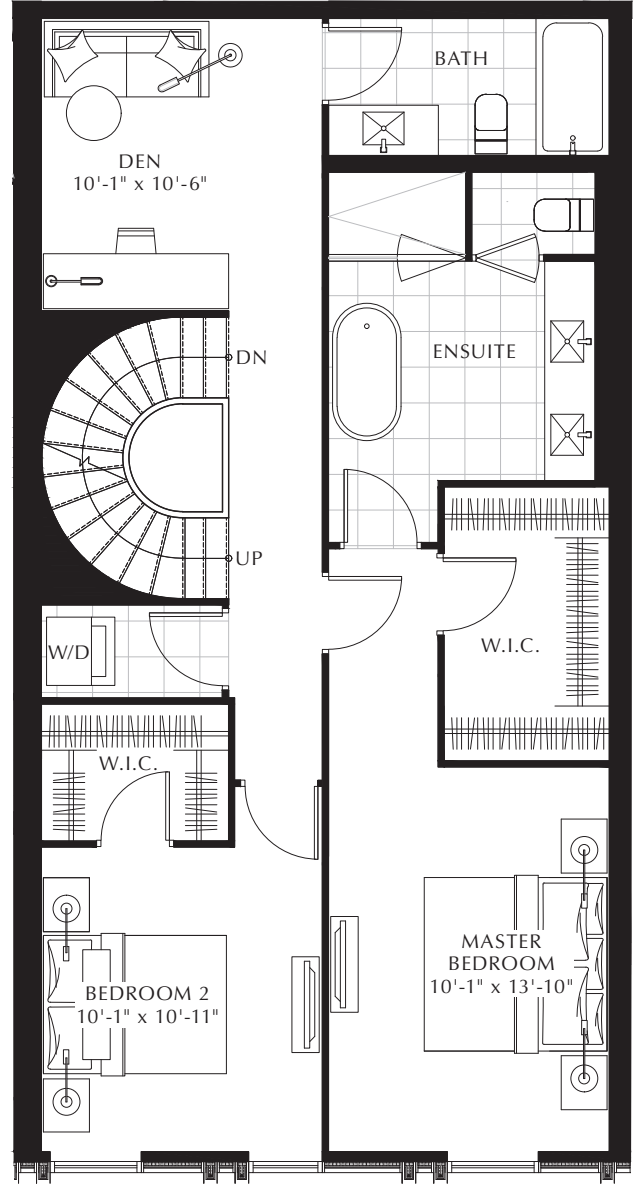

TERRACE COLLECTION

**BELGRAVE** 3 BEDROOM + DEN - 207  
 INDOOR: 2,092 SQ. FT. OUTDOOR: 517 SQ. FT.  
 TOTAL: 2,609 SQ. FT.

SECOND FLOOR

THIRD FLOOR

TERRACE FLOOR

SECOND FLOOR

All plans, dimensions and specifications are subject to change without notice. Actual useable floor space may vary from the stated floor area. Column locations, window locations and sizes may vary and are subject to change without notice. Renderings are artist's concept only. E. & O.E.