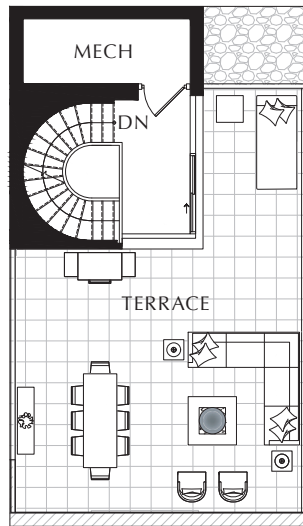

TERRACE COLLECTION

**BELGRAVE** 3 BEDROOM + DEN - 207  
 INDOOR: 2,092 SQ. FT. OUTDOOR: 517 SQ. FT.  
 TOTAL: 2,609 SQ. FT.

SECOND FLOOR

THIRD FLOOR

TERRACE FLOOR

SECOND FLOOR

All plans, dimensions and specifications are subject to change without notice. Actual useable floor space may vary from the stated floor area. Column locations, window locations and sizes may vary and are subject to change without notice. Renderings are artist's concept only. E. & O.E.