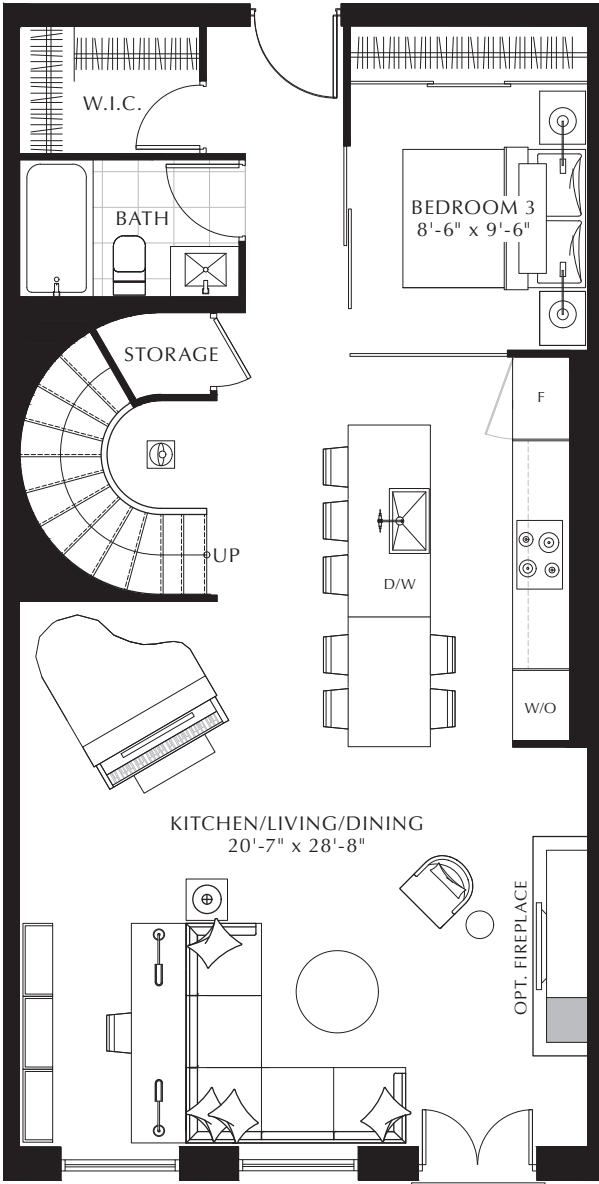

TERRACE COLLECTION

**BELGRAVE** 3 BEDROOM + DEN - 207  
 INDOOR: 2,092 SQ. FT. OUTDOOR: 517 SQ. FT.  
 TOTAL: 2,609 SQ. FT.

SECOND FLOOR

THIRD FLOOR

TERRACE FLOOR

SECOND FLOOR

All plans, dimensions and specifications are subject to change without notice. Actual useable floor space may vary from the stated floor area. Column locations, window locations and sizes may vary and are subject to change without notice. Renderings are artist's concept only. E. & O.E.