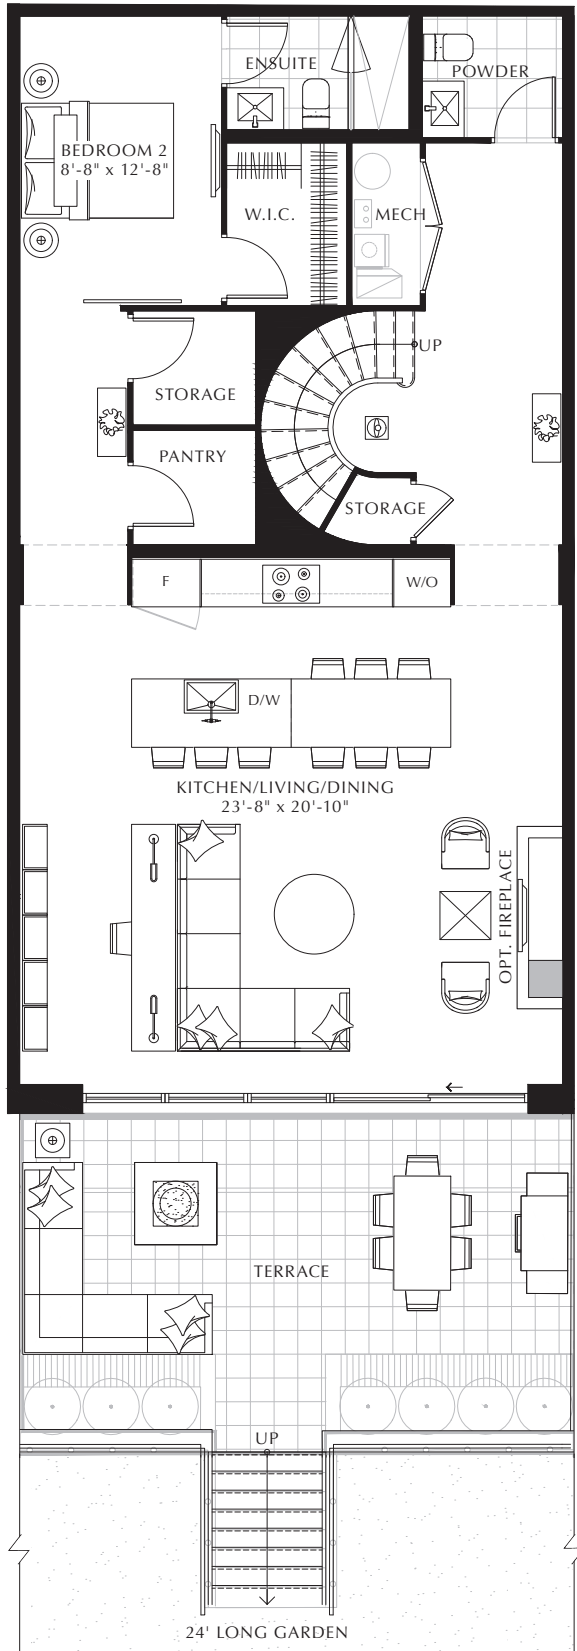

GARDEN COLLECTION

BOND 3 BEDROOM – 108

INDOOR: 2,285 SQ. FT. OUTDOOR: 955 SQ. FT.

TOTAL: 3,240 SQ. FT.

GARDEN FLOOR

GROUND FLOOR

GROUND FLOOR

All plans, dimensions and specifications are subject to change without notice. Actual useable floor space may vary from the stated floor area. Column locations, window locations and sizes may vary and are subject to change without notice. Renderings are artist's concept only. E. & O.E.