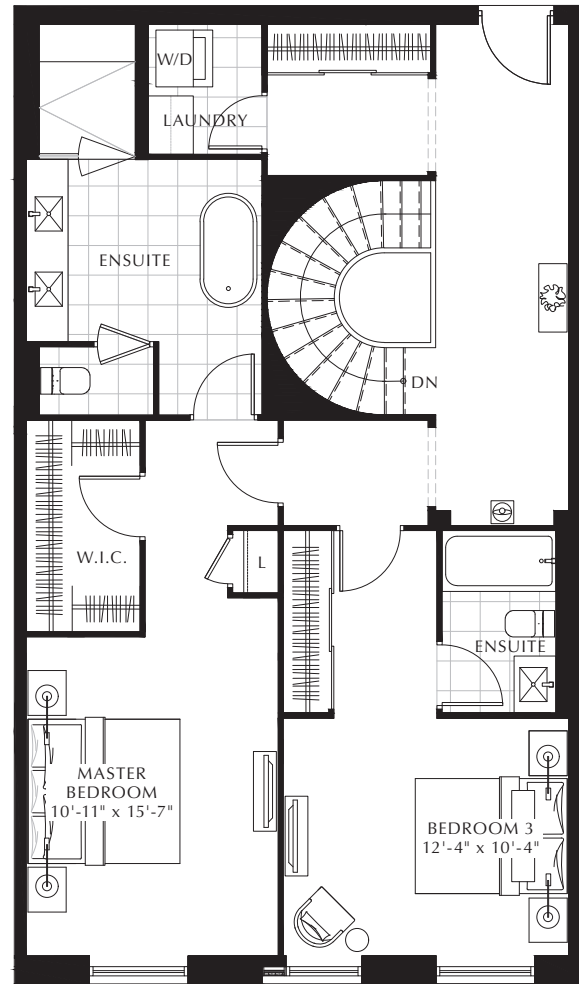

GARDEN COLLECTION

BOND 3 BEDROOM – 108

INDOOR: 2,285 SQ. FT. OUTDOOR: 955 SQ. FT.

TOTAL: 3,240 SQ. FT.

GARDEN FLOOR

GROUND FLOOR

GROUND FLOOR

All plans, dimensions and specifications are subject to change without notice. Actual useable floor space may vary from the stated floor area. Column locations, window locations and sizes may vary and are subject to change without notice. Renderings are artist's concept only. E. & O.E.