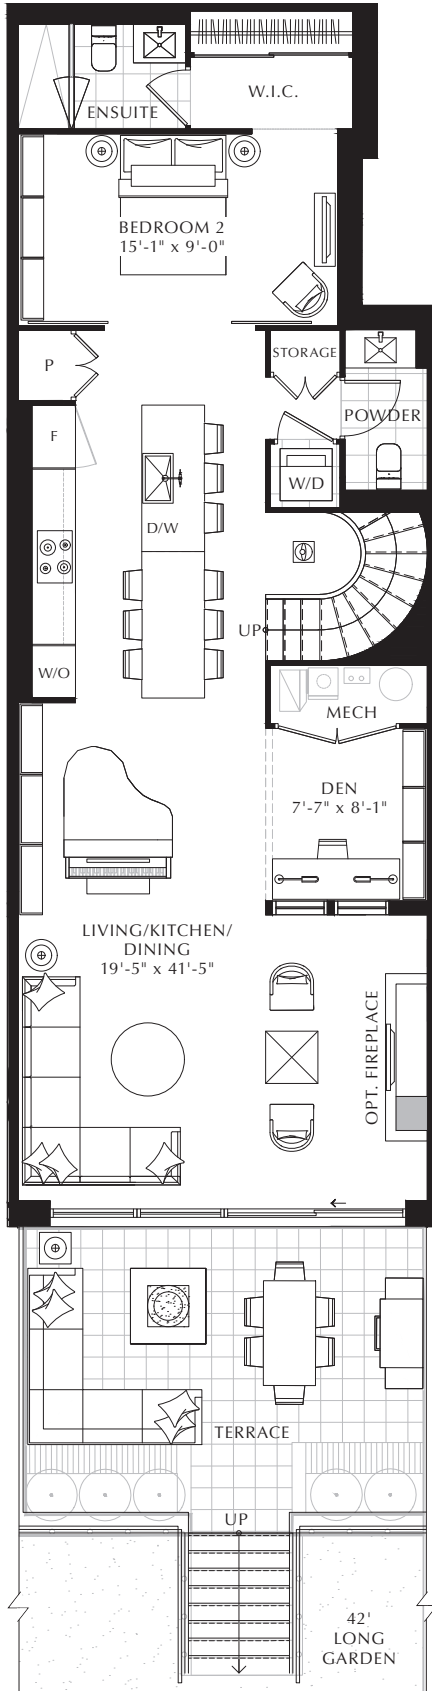

GARDEN COLLECTION

HARLEY 3 BEDROOM + DEN - 109

INDOOR: 1,959 SQ. FT. OUTDOOR: 1,301 SQ. FT.

TOTAL: 3,260 SQ. FT.

GARDEN FLOOR

GROUND FLOOR

GROUND FLOOR

All plans, dimensions and specifications are subject to change without notice. Actual useable floor space may vary from the stated floor area. Column locations, window locations and sizes may vary and are subject to change without notice. Renderings are artist's concept only. E. & O.E.