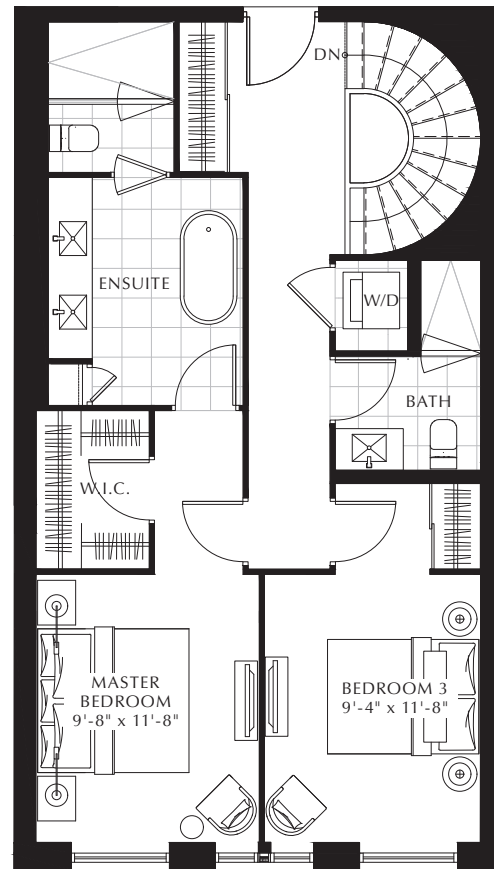

GARDEN COLLECTION

HARLEY 3 BEDROOM + DEN - 109

INDOOR: 1,959 SQ. FT. OUTDOOR: 1,301 SQ. FT.

TOTAL: 3,260 SQ. FT.

GARDEN FLOOR

GROUND FLOOR

GROUND FLOOR

All plans, dimensions and specifications are subject to change without notice. Actual useable floor space may vary from the stated floor area. Column locations, window locations and sizes may vary and are subject to change without notice. Renderings are artist's concept only. E. & O.E.