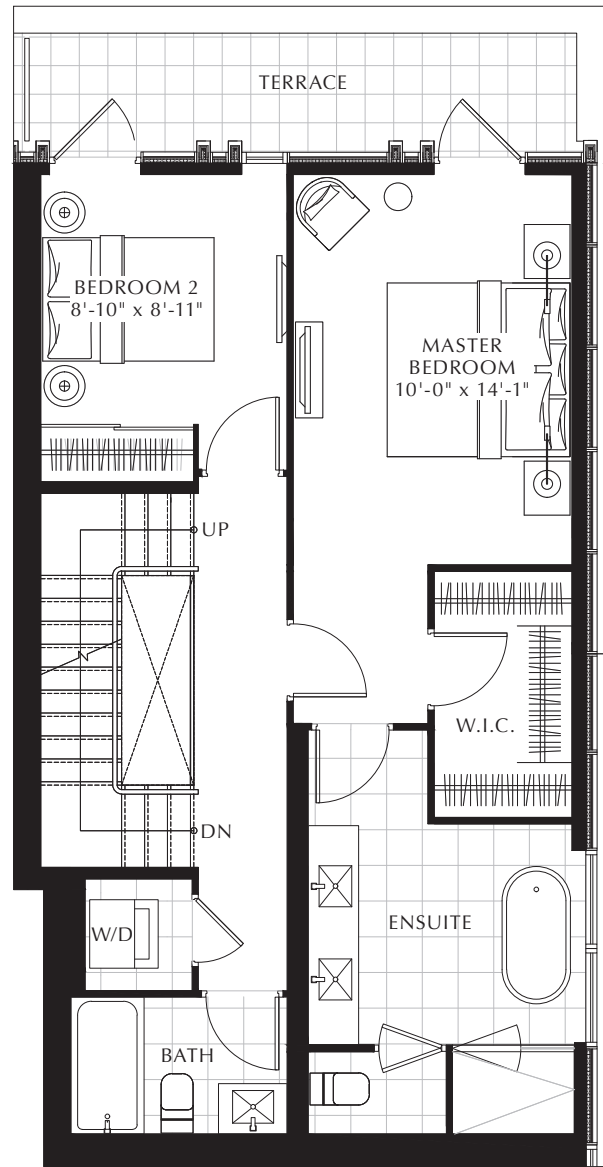

TERRACE COLLECTION

MYDDELTON 3 BEDROOM – 214

INDOOR: 1,816 SQ. FT. OUTDOOR: 539 SQ. FT.

TOTAL: 2,355 SQ. FT.

SECOND FLOOR

THIRD FLOOR

TERRACE FLOOR

SECOND FLOOR

All plans, dimensions and specifications are subject to change without notice. Actual useable floor space may vary from the stated floor area. Column locations, window locations and sizes may vary and are subject to change without notice. Renderings are artist's concept only. E. & O.E.