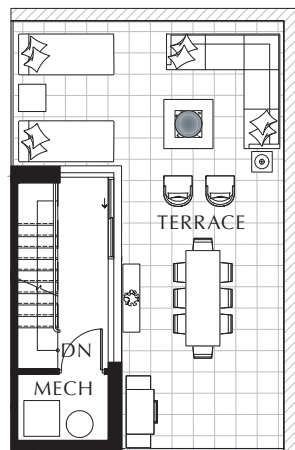

TERRACE COLLECTION

MYDDELTON 3 BEDROOM – 214

INDOOR: 1,816 SQ. FT. OUTDOOR: 539 SQ. FT.

TOTAL: 2,355 SQ. FT.

SECOND FLOOR

THIRD FLOOR

TERRACE FLOOR

SECOND FLOOR

All plans, dimensions and specifications are subject to change without notice. Actual useable floor space may vary from the stated floor area. Column locations, window locations and sizes may vary and are subject to change without notice. Renderings are artist's concept only. E. & O.E.