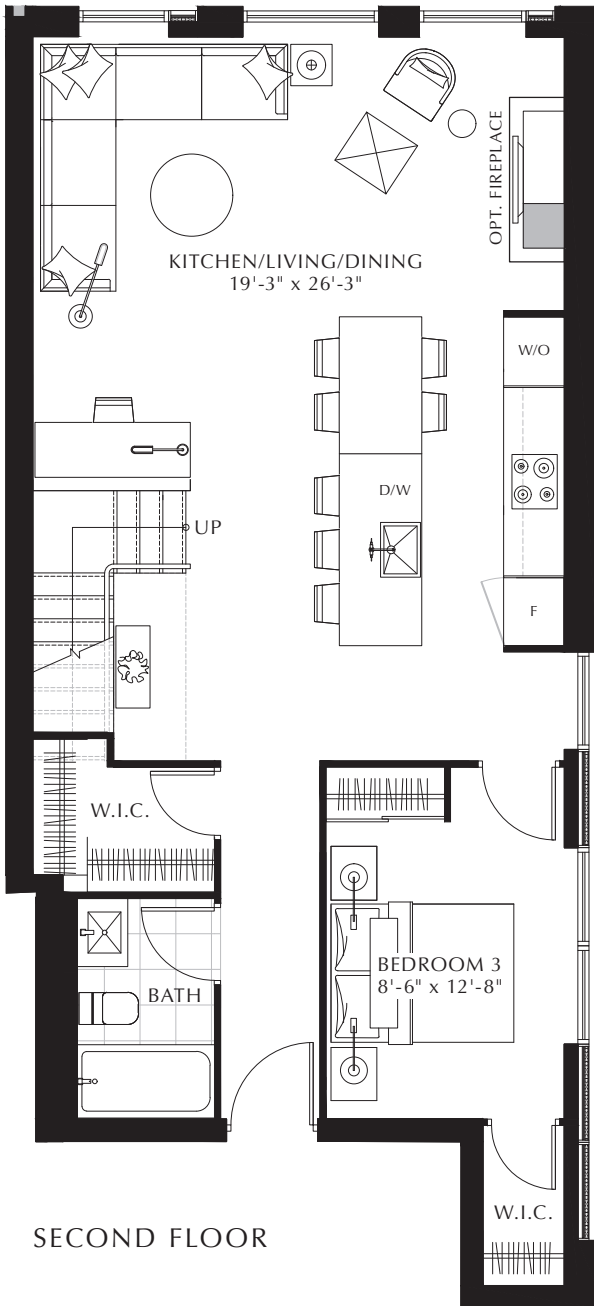

TERRACE COLLECTION

MYDDELTON 3 BEDROOM – 214

INDOOR: 1,816 SQ. FT. OUTDOOR: 539 SQ. FT.

TOTAL: 2,355 SQ. FT.

SECOND FLOOR

THIRD FLOOR

TERRACE FLOOR

SECOND FLOOR

All plans, dimensions and specifications are subject to change without notice. Actual useable floor space may vary from the stated floor area. Column locations, window locations and sizes may vary and are subject to change without notice. Renderings are artist's concept only. E. & O.E.