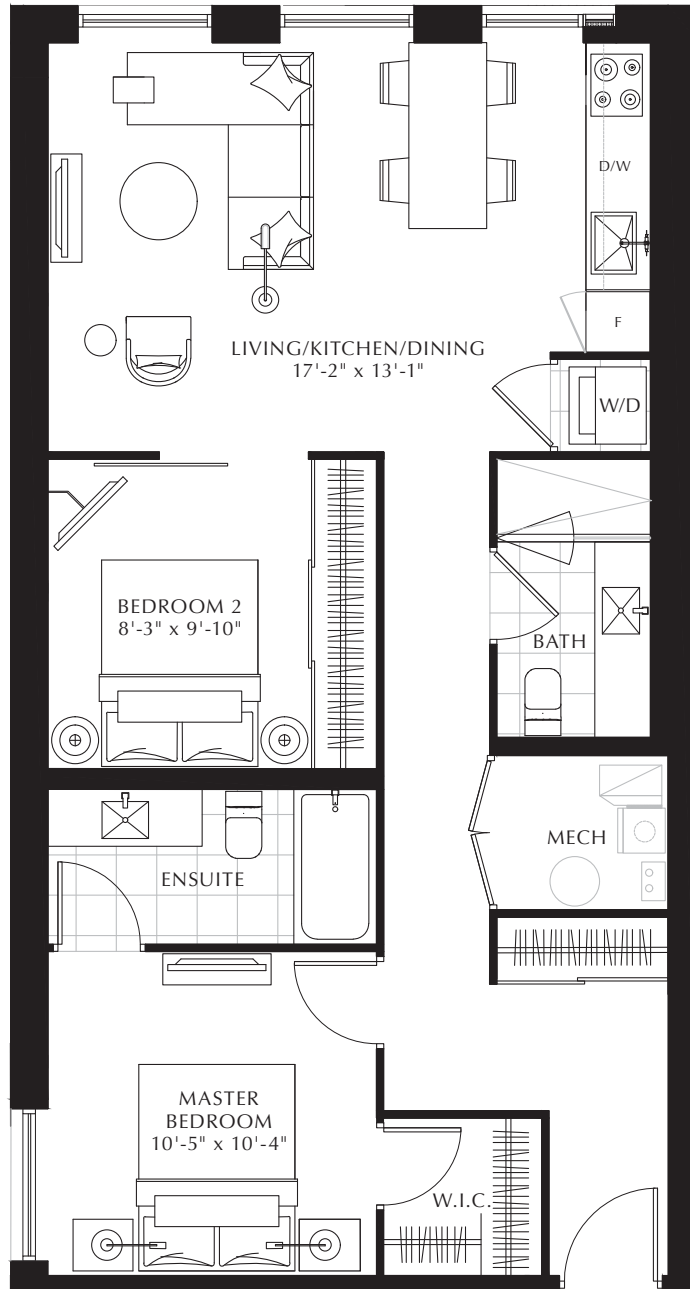

AVENUE COLLECTION

OLD COMPTON 2 BEDROOM – 112

INDOOR: 920 SQ. FT.

TOTAL: 920 SQ. FT.

GROUND FLOOR

GROUND FLOOR

All plans, dimensions and specifications are subject to change without notice. Actual useable floor space may vary from the stated floor area. Column locations, window locations and sizes may vary and are subject to change without notice. Renderings are artist's concept only. E. & O.E.