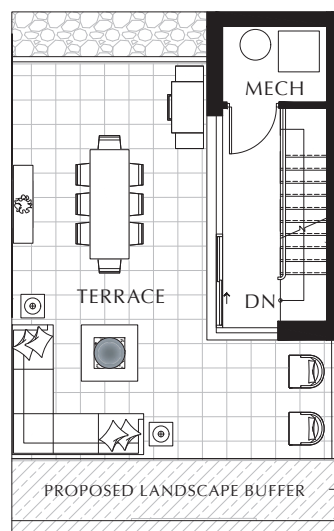

TERRACE COLLECTION

PETTICOAT 3 BEDROOM + DEN - 210

INDOOR: 1,900 SQ. FT. OUTDOOR: 385 SQ. FT.

TOTAL: 2,285 SQ. FT.

SECOND FLOOR

THIRD FLOOR

TERRACE FLOOR

SECOND FLOOR

All plans, dimensions and specifications are subject to change without notice. Actual useable floor space may vary from the stated floor area. Column locations, window locations and sizes may vary and are subject to change without notice. Renderings are artist's concept only. E. & O.E.