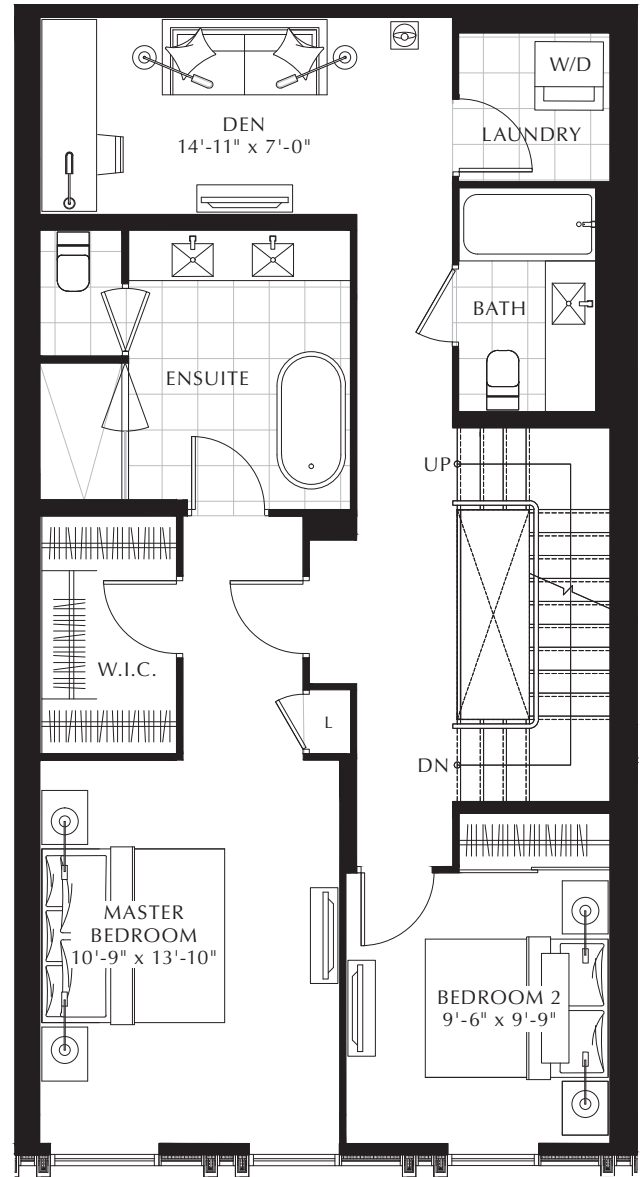

TERRACE COLLECTION

PETTICOAT 3 BEDROOM + DEN - 210

INDOOR: 1,900 SQ. FT. OUTDOOR: 385 SQ. FT.

TOTAL: 2,285 SQ. FT.

SECOND FLOOR

THIRD FLOOR

TERRACE FLOOR

SECOND FLOOR

All plans, dimensions and specifications are subject to change without notice. Actual useable floor space may vary from the stated floor area. Column locations, window locations and sizes may vary and are subject to change without notice. Renderings are artist's concept only. E. & O.E.