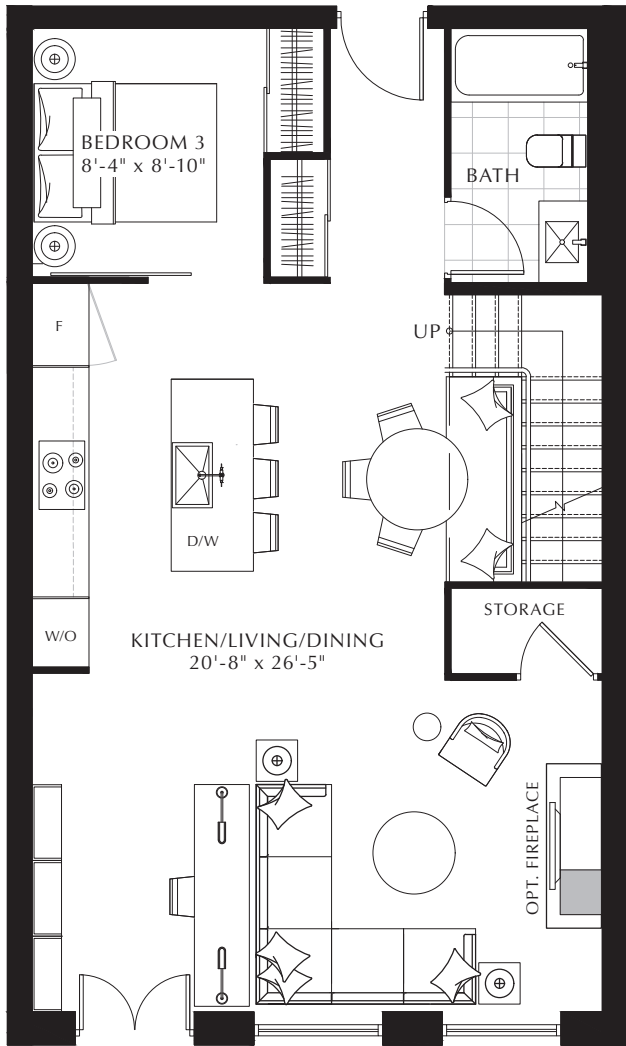

TERRACE COLLECTION

PETTICOAT 3 BEDROOM + DEN - 210

INDOOR: 1,900 SQ. FT. OUTDOOR: 385 SQ. FT.

TOTAL: 2,285 SQ. FT.

SECOND FLOOR

THIRD FLOOR

TERRACE FLOOR

SECOND FLOOR

All plans, dimensions and specifications are subject to change without notice. Actual useable floor space may vary from the stated floor area. Column locations, window locations and sizes may vary and are subject to change without notice. Renderings are artist's concept only. E. & O.E.