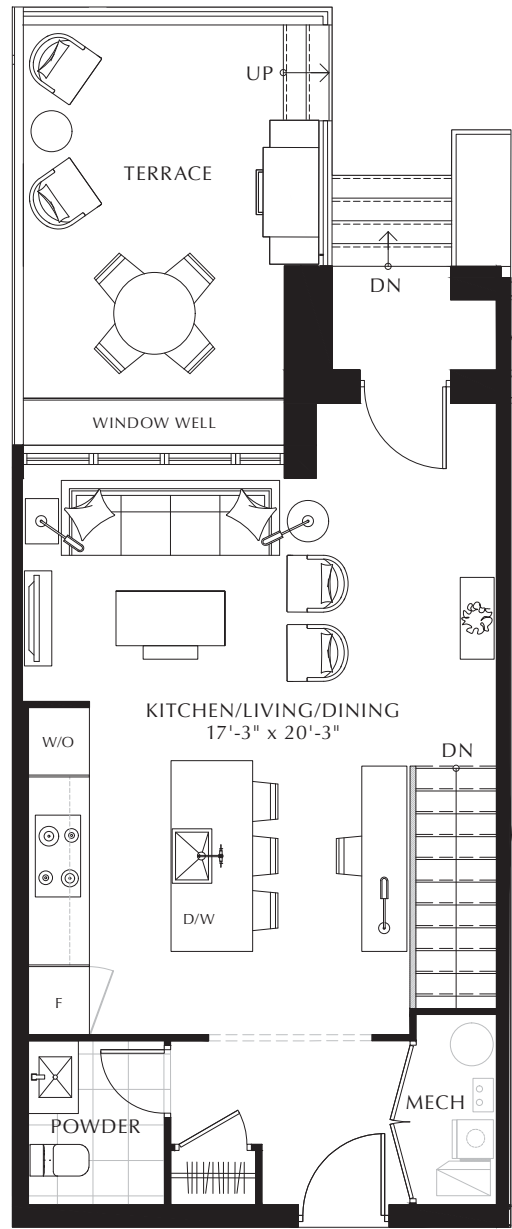

AVENUE COLLECTION

PICCADILLY 2 BEDROOM – 101

INDOOR: 1,276 SQ. FT. OUTDOOR: 160 SQ. FT.

TOTAL: 1,436 SQ. FT.

GARDEN FLOOR

GROUND FLOOR

GROUND FLOOR

All plans, dimensions and specifications are subject to change without notice. Actual useable floor space may vary from the stated floor area. Column locations, window locations and sizes may vary and are subject to change without notice. Renderings are artist's concept only. E. & O.E.