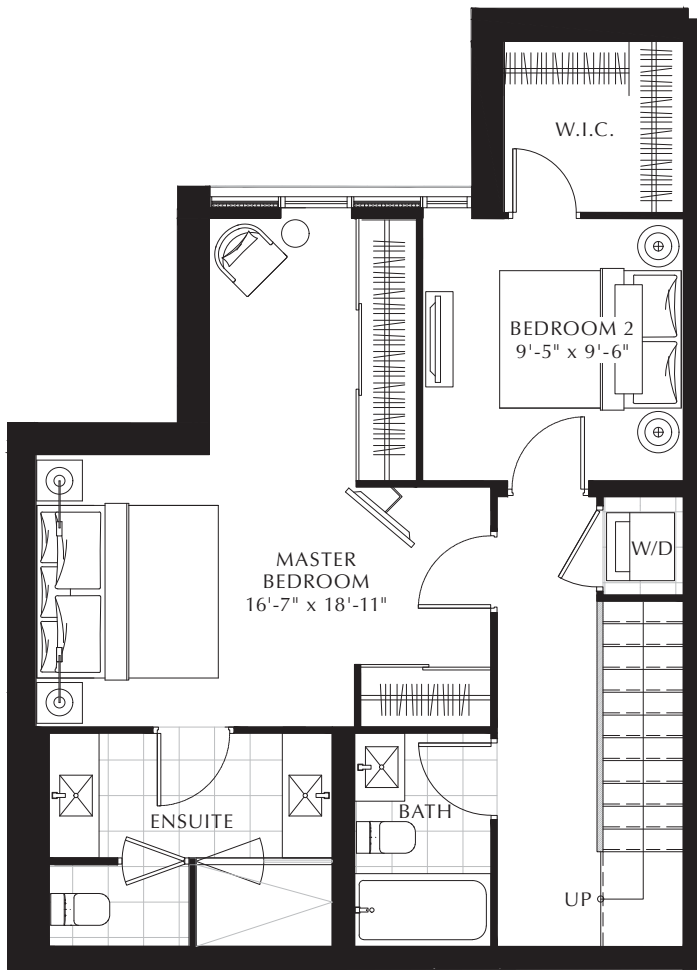

AVENUE COLLECTION

PICCADILLY 2 BEDROOM – 101

INDOOR: 1,276 SQ. FT. OUTDOOR: 160 SQ. FT.

TOTAL: 1,436 SQ. FT.

GARDEN FLOOR

GROUND FLOOR

GROUND FLOOR

All plans, dimensions and specifications are subject to change without notice. Actual useable floor space may vary from the stated floor area. Column locations, window locations and sizes may vary and are subject to change without notice. Renderings are artist's concept only. E. & O.E.