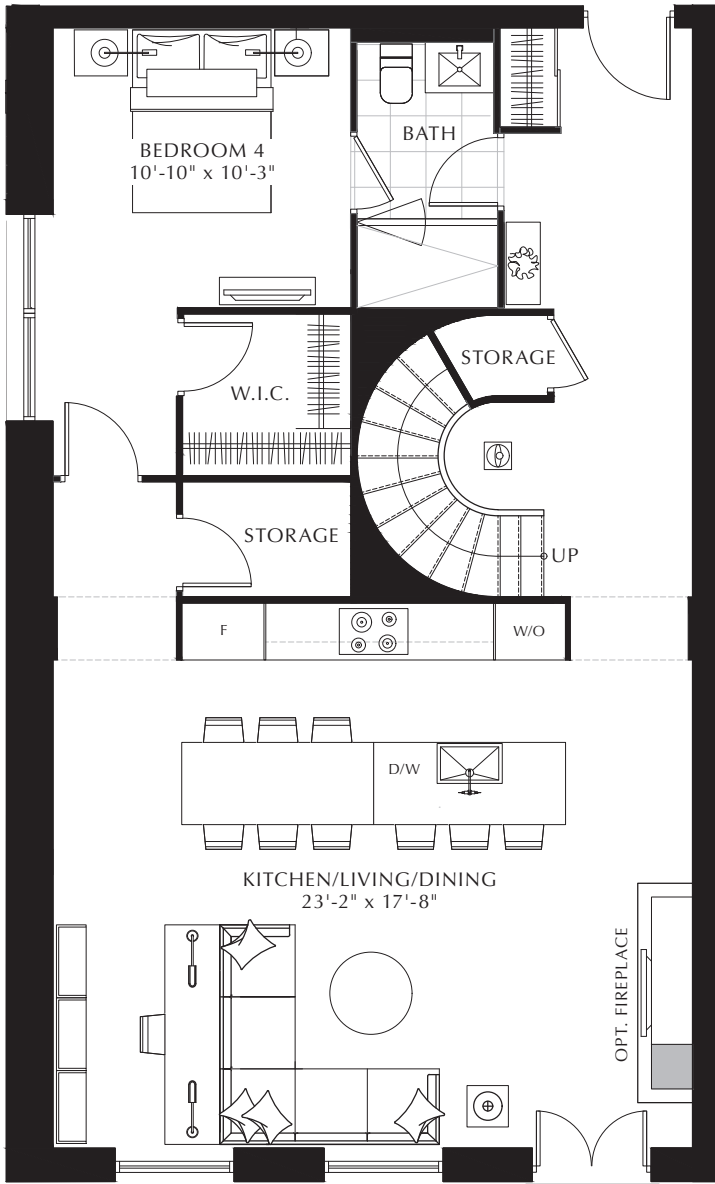

TERRACE COLLECTION

SAVILE ROW 4 BEDROOM - 208

INDOOR: 2,405 SQ. FT. OUTDOOR: 407 SQ. FT.

TOTAL: 2,812 SQ. FT.

SECOND FLOOR

THIRD FLOOR

TERRACE FLOOR

SECOND FLOOR

All plans, dimensions and specifications are subject to change without notice. Actual useable floor space may vary from the stated floor area. Column locations, window locations and sizes may vary and are subject to change without notice. Renderings are artist's concept only. E. & O.E.