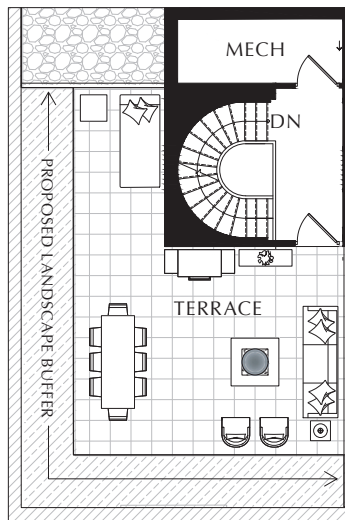

TERRACE COLLECTION

SAVILE ROW 4 BEDROOM - 208

INDOOR: 2,405 SQ. FT. OUTDOOR: 407 SQ. FT.

TOTAL: 2,812 SQ. FT.

SECOND FLOOR

THIRD FLOOR

TERRACE FLOOR

SECOND FLOOR

All plans, dimensions and specifications are subject to change without notice. Actual useable floor space may vary from the stated floor area. Column locations, window locations and sizes may vary and are subject to change without notice. Renderings are artist's concept only. E. & O.E.