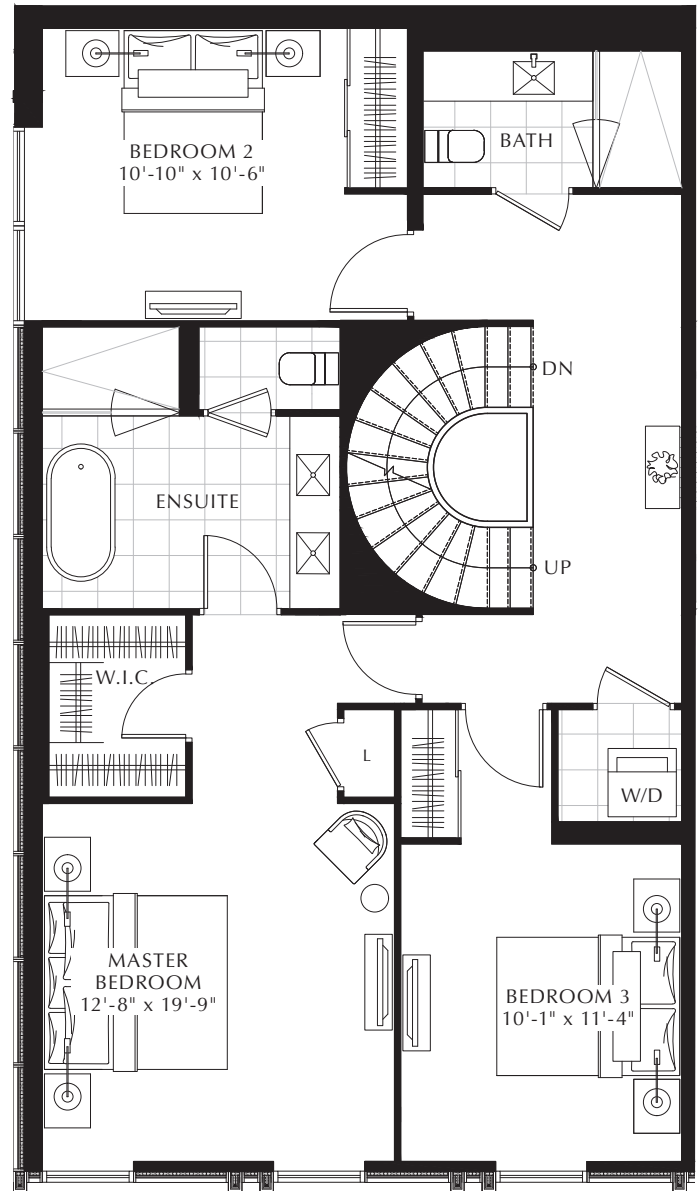

TERRACE COLLECTION

SAVILE ROW 4 BEDROOM - 208

INDOOR: 2,405 SQ. FT. OUTDOOR: 407 SQ. FT.

TOTAL: 2,812 SQ. FT.

SECOND FLOOR

THIRD FLOOR

TERRACE FLOOR

SECOND FLOOR

All plans, dimensions and specifications are subject to change without notice. Actual useable floor space may vary from the stated floor area. Column locations, window locations and sizes may vary and are subject to change without notice. Renderings are artist's concept only. E. & O.E.