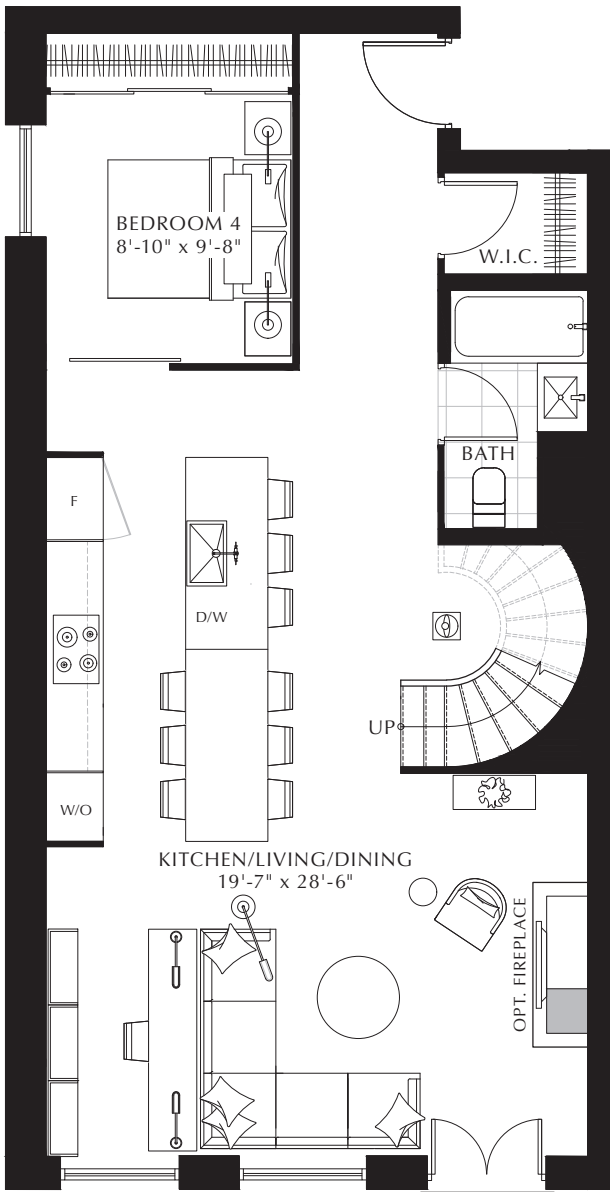

TERRACE COLLECTION

SOHO 4 BEDROOM - 211

INDOOR: 2,065 SQ. FT. OUTDOOR: 213 SQ. FT.

TOTAL: 2,278 SQ. FT.

SECOND FLOOR

THIRD FLOOR

TERRACE FLOOR

SECOND FLOOR

All plans, dimensions and specifications are subject to change without notice. Actual useable floor space may vary from the stated floor area. Column locations, window locations and sizes may vary and are subject to change without notice. Renderings are artist's concept only. E. & O.E.