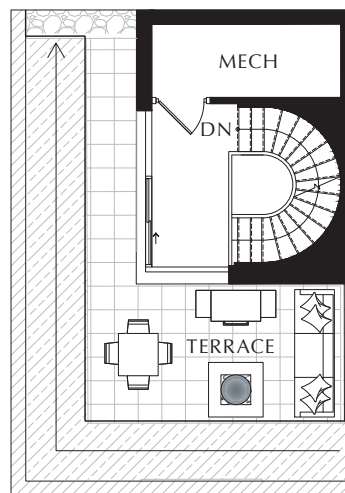

TERRACE COLLECTION

SOHO 4 BEDROOM - 211

INDOOR: 2,065 SQ. FT. OUTDOOR: 213 SQ. FT.

TOTAL: 2,278 SQ. FT.

SECOND FLOOR

THIRD FLOOR

TERRACE FLOOR

SECOND FLOOR

All plans, dimensions and specifications are subject to change without notice. Actual useable floor space may vary from the stated floor area. Column locations, window locations and sizes may vary and are subject to change without notice. Renderings are artist's concept only. E. & O.E.