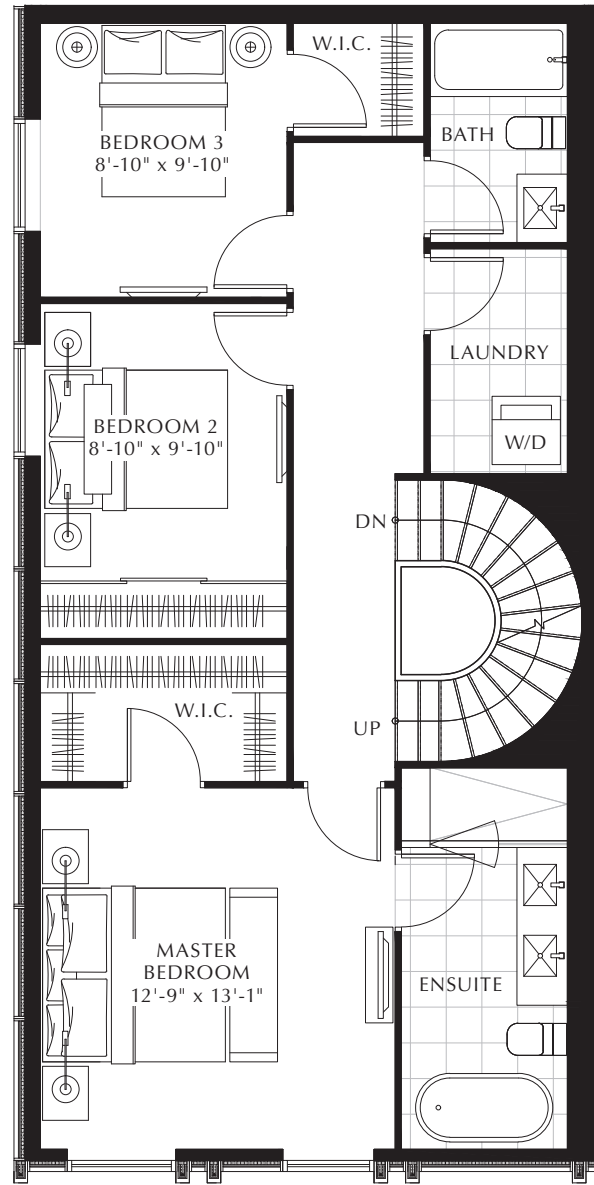

TERRACE COLLECTION

SOHO 4 BEDROOM - 211

INDOOR: 2,065 SQ. FT. OUTDOOR: 213 SQ. FT.

TOTAL: 2,278 SQ. FT.

SECOND FLOOR

THIRD FLOOR

TERRACE FLOOR

SECOND FLOOR

All plans, dimensions and specifications are subject to change without notice. Actual useable floor space may vary from the stated floor area. Column locations, window locations and sizes may vary and are subject to change without notice. Renderings are artist's concept only. E. & O.E.